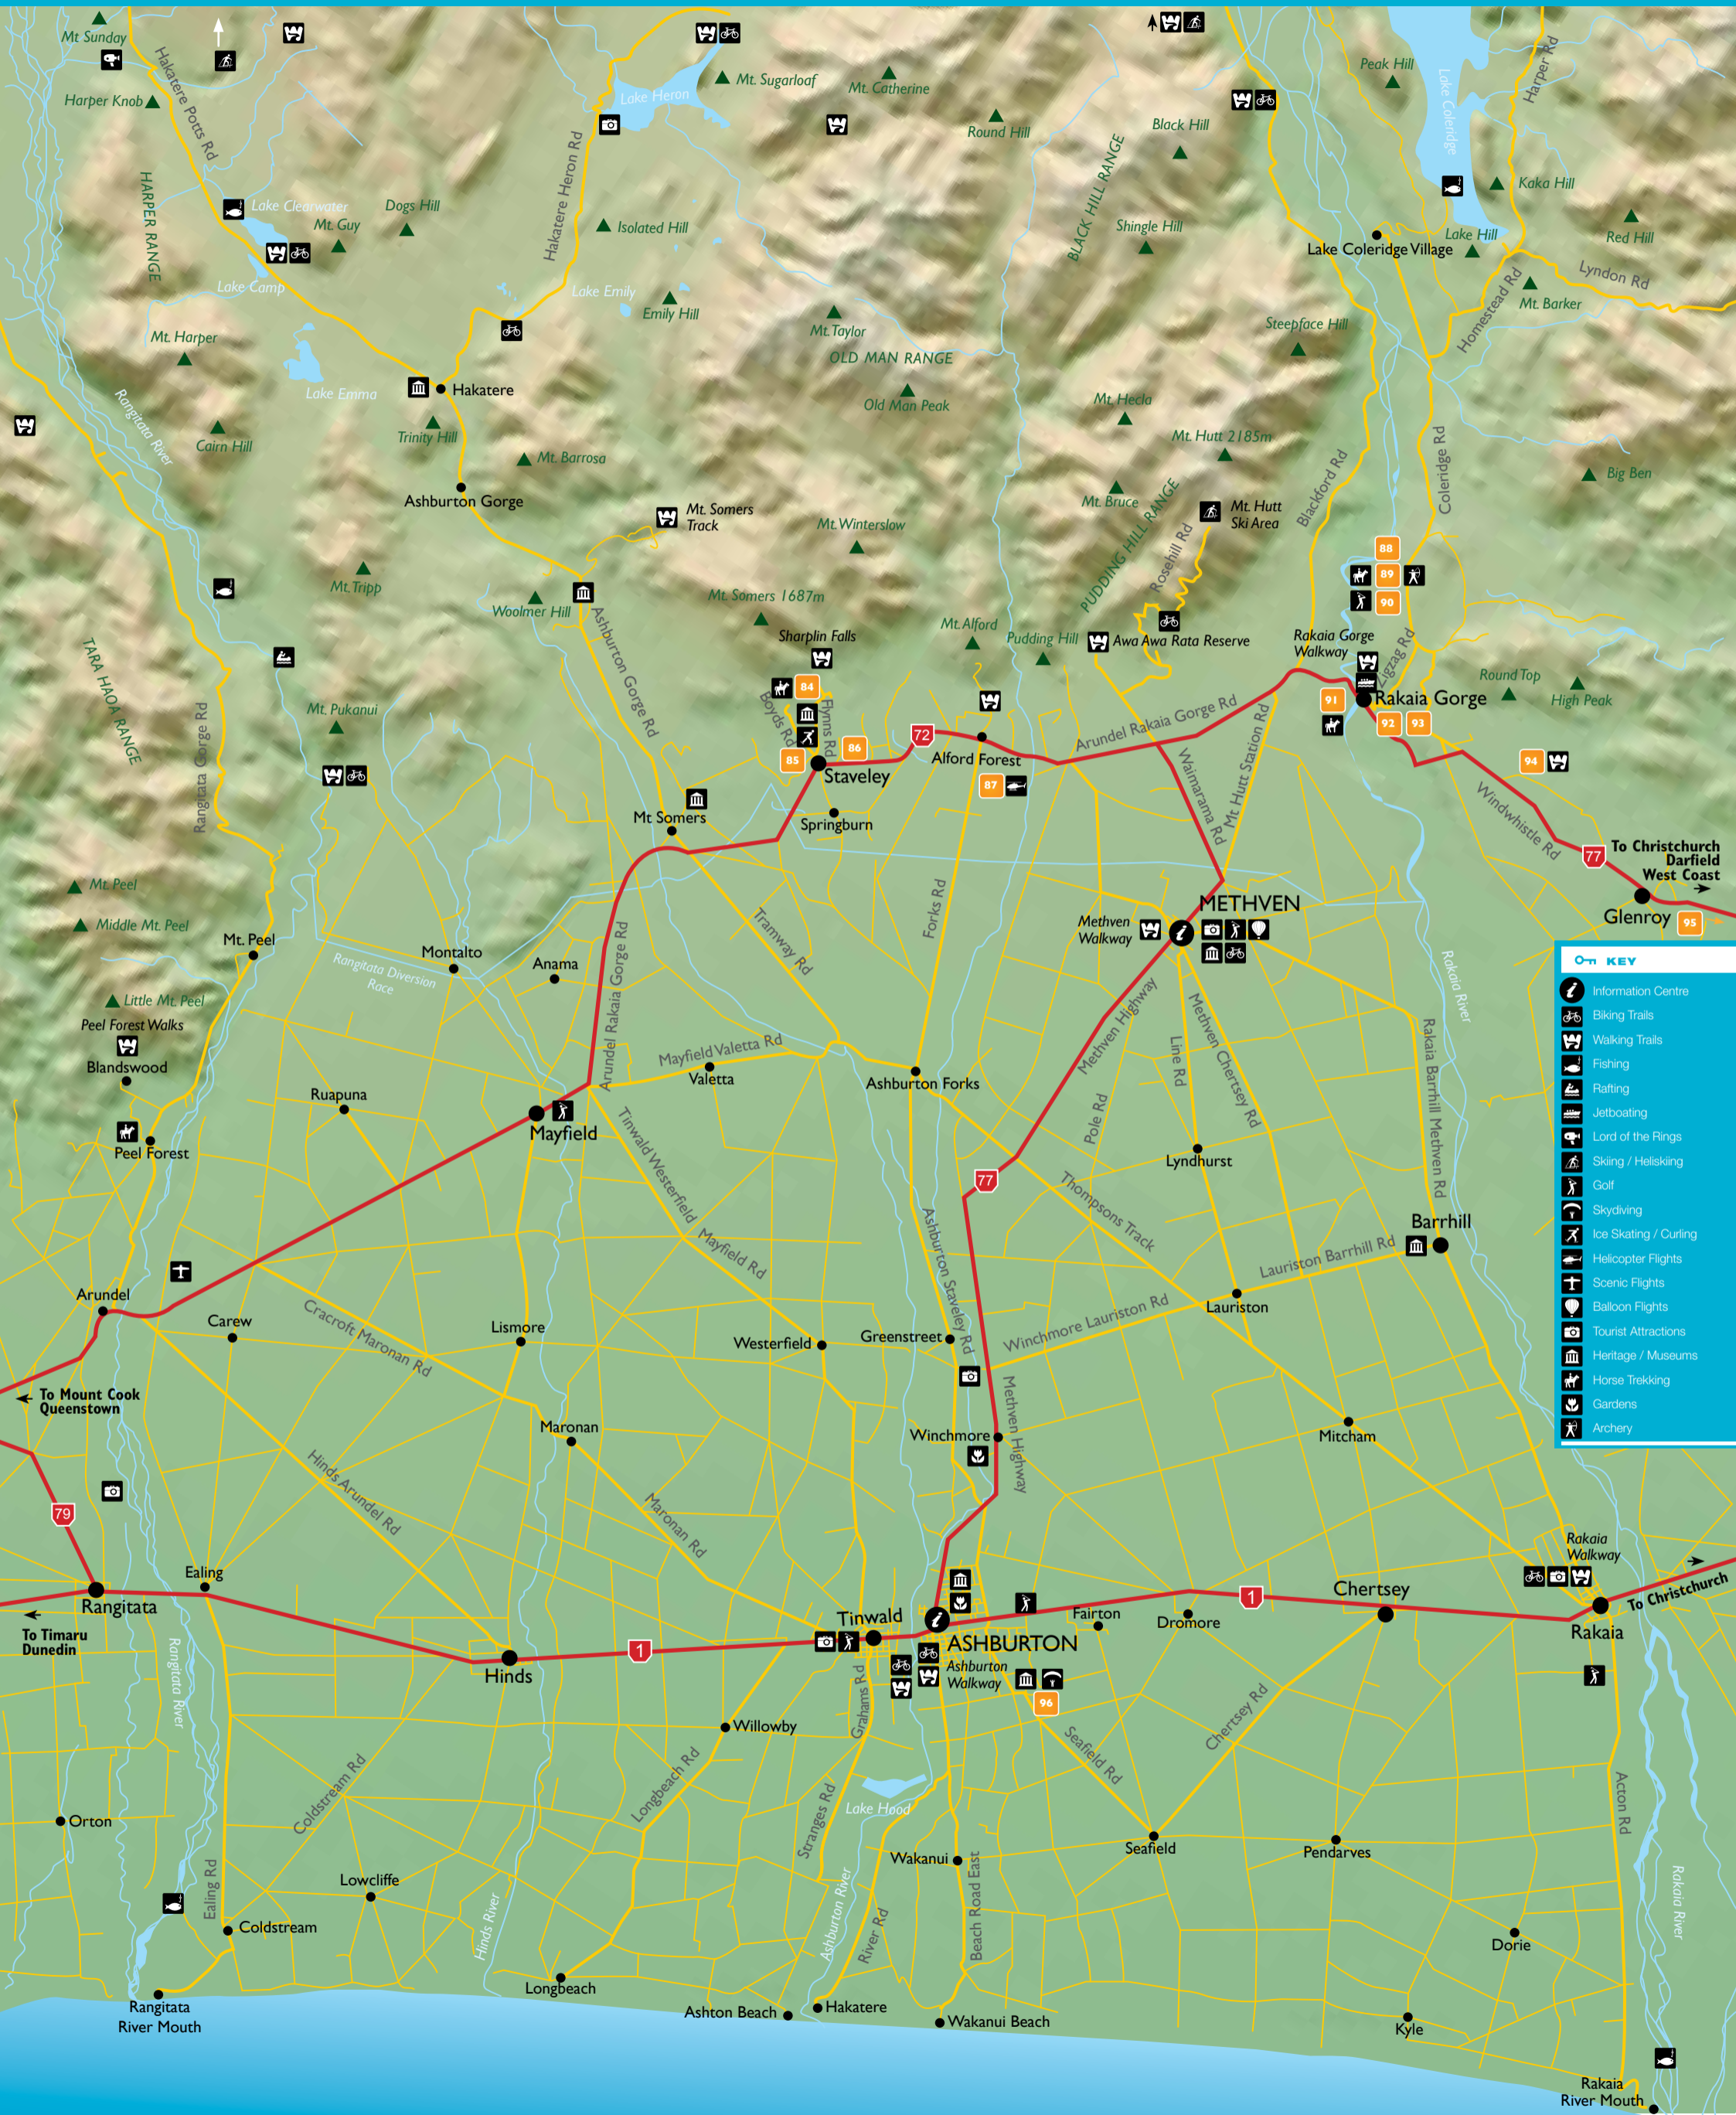

ASHBURTON DISTRICT MAP

ASHBURTON i-SITE Visitor Centre
East Street, Ashburton. Ph: +64 3 308 1050
ashsite@midcanterburynz.com

METHVEN i-SITE Visitor Centre
160 Main Street, Methven. Ph: +64 3 302 8955
site@midcanterburynz.com

www.midcanterburynz.com